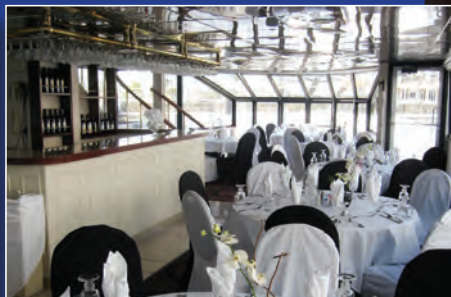

CHARDONNAY

COMMODORE
CRUISES & EVENTS

Choose the *Chardonnay* from our world famous wine fleet for your wedding, corporate event, or school prom. Servicing 19 ports throughout the San Francisco Bay Area, we provide you with *Event Everything*, making your private cruise truly unique. Join us on one of our public cruises which boards at our home port in Alameda.

Prominent Features:

- 91 feet long
- 2 Decks
- 1st Deck - Dining for 80 maximum seated, bar, and outdoor space
- 2nd Deck – Dance floor, additional seating
- Complimentary black and ivory chair covers and table linens
- Round tables - 60"
- Four tops - 3' x 3'

Maximum Capacity: 130