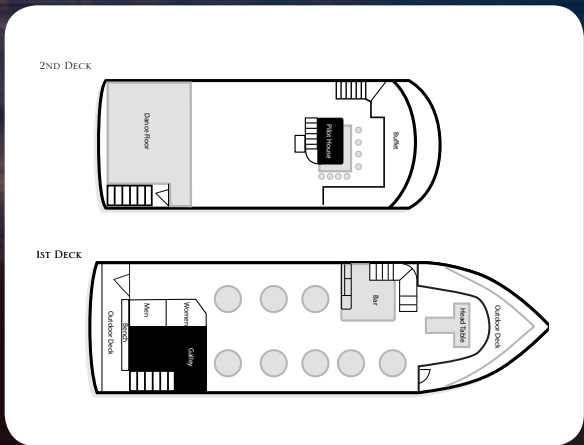

Celebrate

from a different point of view!

CHARDONNAY