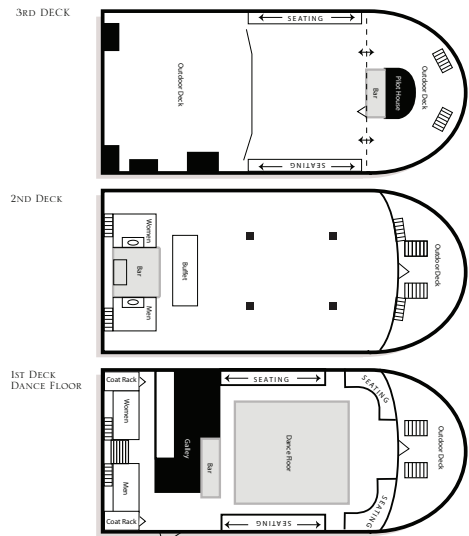

COMMODORE CRUISES & EVENTS

Choose the *Fume Blanc* from our world famous wine fleet for your wedding, corporate event, or school prom. Servicing 19 ports throughout the San Francisco Bay Area, we provide you with *Event Everything*, making your private cruise truly unique. Join us on one of our public cruises which boards at our home port in Alameda.

Prominent Features:

- 76 feet long
- 3 Decks
- 1st Deck – Large dance floor, bar, additional seating, and outdoor space
- 2nd Deck – Dining for 160 maximum seated, bar, and outdoor space
- 3rd Deck – Large open-air sky deck, bar, and additional seating
- Replica of a New York State Hudson River Steamboat

Maximum Capacity: 340