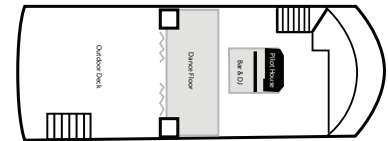

## MERLOT

2ND DECK

1ST DECK

### Prominent Features:

- 91 feet long
- 2 Decks
- 1st Deck – Dining for 72 maximum seated bar, and outdoor space
- 2nd Deck – Dance floor, bar, additional seating, and outdoor space
- Complimentary navy and ivory chair covers and table linens
- Round tables - 60"
- Four tops - 3' x 3'

**Maximum Capacity: 130**