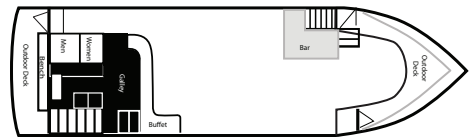

## MERLOT

2ND DECK

1ST DECK

### Prominent Features:

- 91 feet long
- 2 Decks
- 1st Deck – Dining for 72 maximum seated bar, and outdoor space
- 2nd Deck – Dance floor, bar, additional seating, and outdoor space
- Complimentary navy and ivory chair covers and table linens
- Round tables - 60"
- Four tops - 3' x 3'