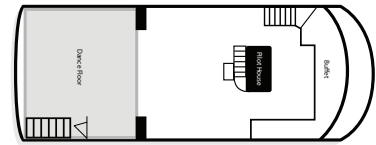

Celebrate

from a different point of view!

PINOT NOIR

2ND DECK

1ST DECK

PINOT NOIR

COMMODORE
CRUISES & EVENTS

Choose the *Pinot Noir* from our world famous wine fleet for your wedding, corporate event, or school prom. Servicing 19 ports throughout the San Francisco Bay Area, we provide you with *Event Everything*, making your private cruise truly unique. Join us on one of our public cruises which boards at our home port in Alameda.

Prominent Features:

- 91 feet long
- 2 Decks
- 1st Deck - Dining for 80 maximum seated, bar, and outdoor space
- 2nd Deck - Large dance floor and additional seating
- Complimentary black and ivory chair covers and table linens
- Round tables - 60"
- Four tops - 3' x 3'

Maximum Capacity: 130