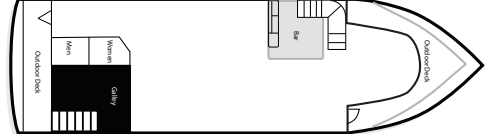

Celebrate

from a different point of view!

PINOT NOIR

2ND DECK

1ST DECK

PINOT NOIR

COMMODORE
CRUISES & EVENTS

Choose the *Pinot Noir* from our world famous wine fleet for your wedding, corporate event, or school prom. Servicing 19 ports throughout the San Francisco Bay Area, we provide you with *Event Everything*, making your private cruise truly unique. Join us on one of our public cruises which boards at our home port in Alameda.

Prominent Features:

- 91 feet long
- 2 Decks
- 1st Deck - Dining for 80 maximum seated, bar, and outdoor space
- 2nd Deck - Large dance floor and additional seating
- Complimentary black and ivory chair covers and table linens
- Round tables - 60"
- Four tops - 3' x 3'

Maximum Capacity: 130