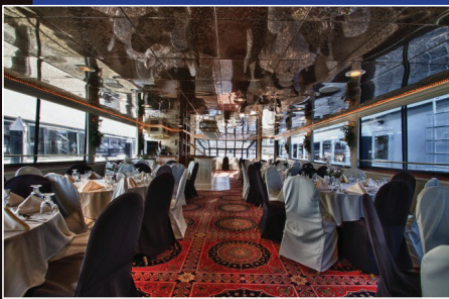

Celebrate

from a different point of view!

PINOT NOIR

2ND DECK

1ST DECK

PINOT NOIR

COMMODORE
CRUISES & EVENTS

Choose the *Pinot Noir* from our world famous wine fleet for your wedding, corporate event, or school prom. Servicing 19 ports throughout the San Francisco Bay Area, we provide you with *Event Everything*, making your private cruise truly unique. Join us on one of our public cruises which boards at our home port in Alameda.

Prominent Features:

- 91 feet long
- 2 Decks
- 1st Deck - Dining for 80 maximum seated, bar, and outdoor space
- 2nd Deck - Large dance floor and additional seating
- Complimentary black and ivory chair covers and table linens
- Round tables - 60"
- Four tops - 3' x 3'