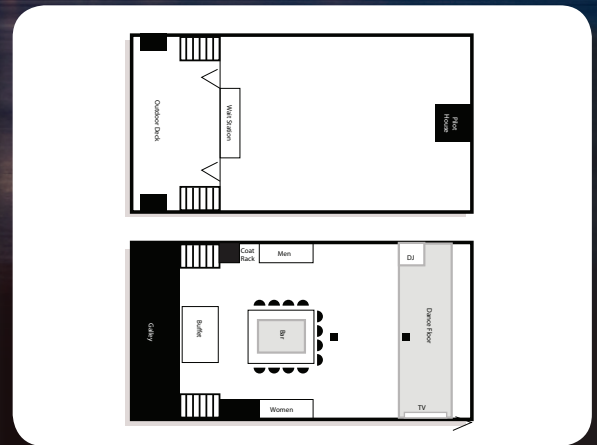

ZINFANDEL

COMMODORE
CRUISES & EVENTS

Choose the *Zinfandel* from our world famous wine fleet for your wedding, corporate event, or school prom. Servicing 19 ports throughout the San Francisco Bay Area, we provide you with *Event Everything*, making your private cruise truly unique. Join us on one of our public cruises which boards at our home port in Alameda.

Prominent Features:

- 65 feet long
- 2 Decks
- 1st Deck - Large bar, dance floor, and additional seating
- 2nd Deck - Dining for 112 maximum seated, 360° view, and a great outdoor space
- Complimentary navy and ivory chair covers and table linens

Maximum Capacity: 120