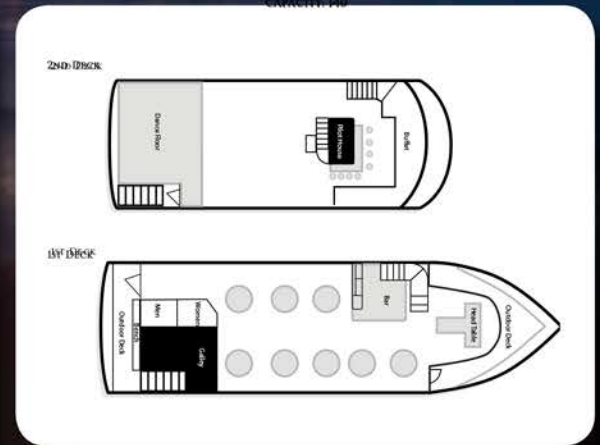

Celebrate

from a different point of view!

CHARDONNAY