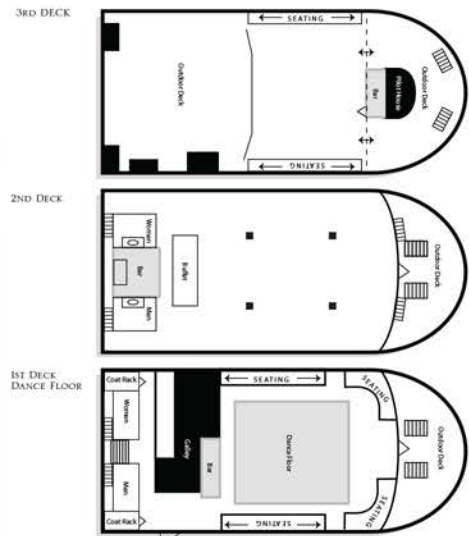

FUME BLANC

COMMODORE CRUISES & EVENTS

Choose the *Fume Blanc* from our world famous wine fleet for your wedding, corporate event, or school prom. Servicing 19 ports throughout the San Francisco Bay Area, we provide you with *Event Everything*, making your private cruise truly unique. Join us on one of our public cruises which boards at our home port in Alameda.

Prominent Features:

- 76 feet long
- 3 Decks
- 1st Deck – Large dance floor, bar, additional seating, and outdoor space
- 2nd Deck – Dining for 160 maximum seated, bar, and outdoor space
- 3rd Deck – Large open-air sky deck, bar, and additional seating
- Replica of a New York State Hudson River Steamboat

Maximum Capacity: 340